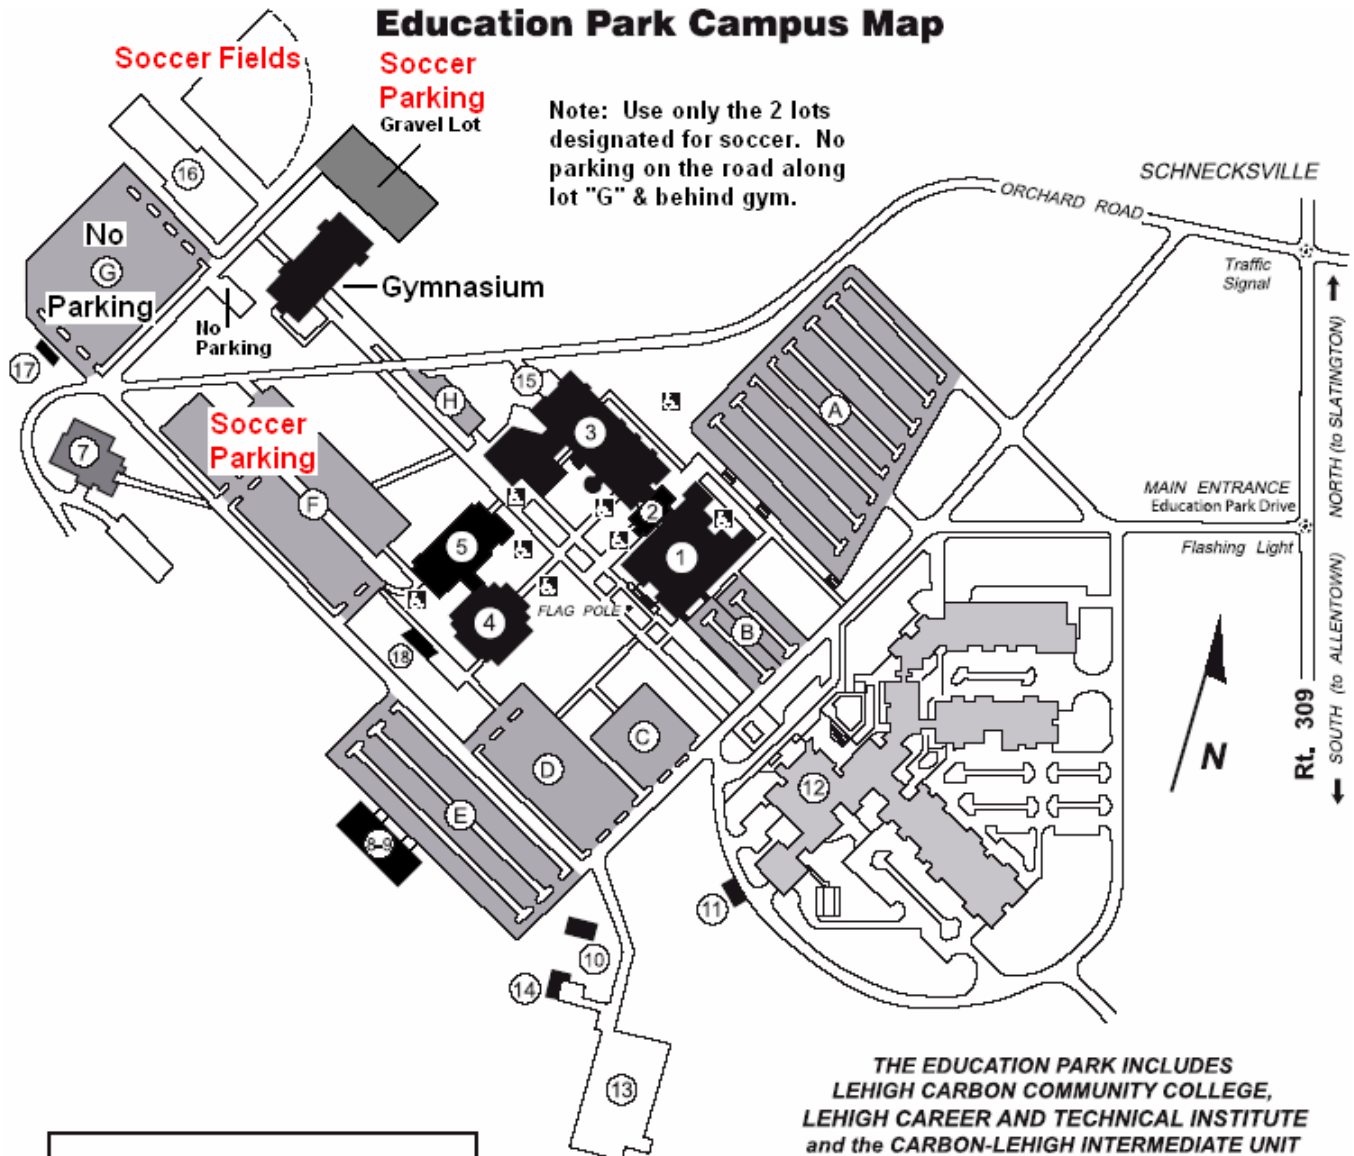

Education Park Campus Map

KEY:

1. Administration Building (AD)
2. Student Union
3. Science Hall (SH)
4. Learning Resource Center (LRC)
5. Technology Center (TC)
6. Berrier Hall (BH)
7. Carbon-Lehigh Intermediate Unit
- 8-9. Const./HVAC/IQA
10. WXLV Radio Station
11. Vet Tech (Barn)
12. Lehigh Career and Technical Institute
13. Sewage Plant
14. Maintenance Building
15. Receiving Dock
16. Tennis Courts
17. Modular CDL
18. Modular 1 thru 4

PARKING LOTS

Student - A, D, E, F, G	STAFF - B, C, F
Handicap Student - H	Visitors - C
C.L.I.U. - 1	

Handicap Accessible Entrances

M:\Maps\Camp-map.eps 1/04

Lehigh Carbon

COMMUNITY COLLEGE